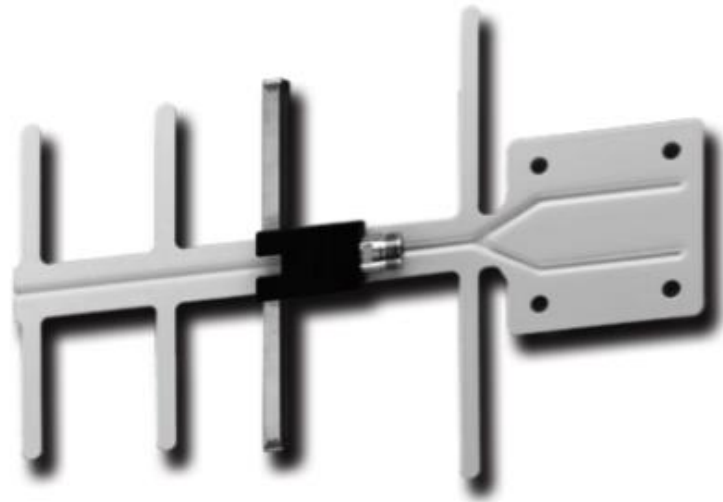

Model Name: SKY-8Y 8dBi directional Outdoor Antenna

1.Features

It is suitable for improving the communication quality in the weak wireless signal areas and in the places where with many base stations. With highly directional Yagi antenna , it could reduce the signal from the side and rear base stations, the communication effect is improved.

Surge protection: Lightning Arrester can be added

Maximum input power: 50W

Impedance : 50Ω

Connector: N Female

Radome : **Medium carbon steel with white paint**

Mount method: Pole Mount

Mount Pole Diameter: Ø30~Ø45mm

Dimensions : 28 x 19.2 x 3.8 CM

Weight : 0.3 KG

Mount kits: U-shaped clip + screw

Wind-Load Rating: 100mPH

IP Rating:IP62

Operating temperature: -5°C to+45°C

Stored temperature: -15°C to+50°C